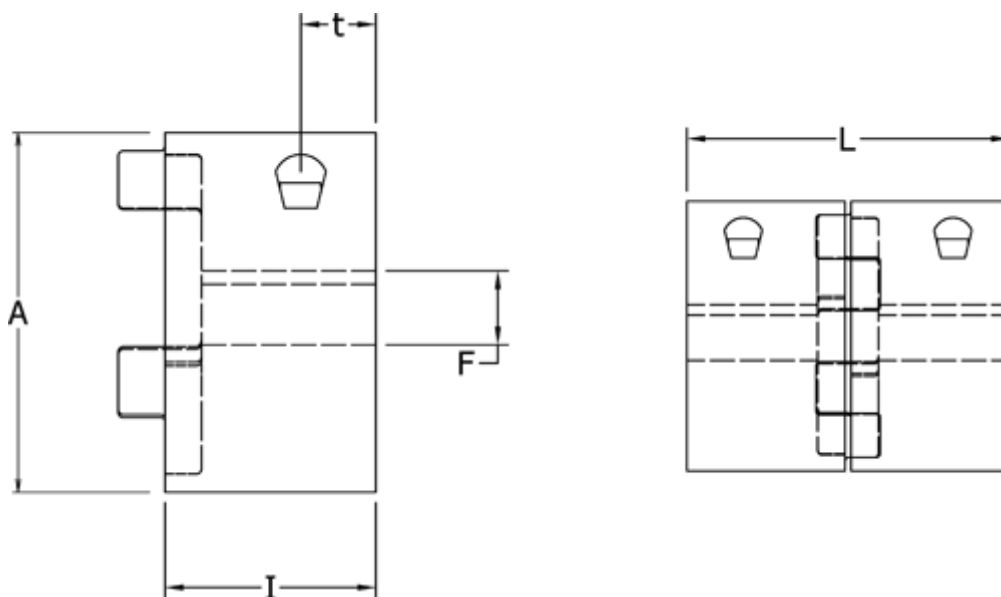

Article number: 3335038M032

Description: Clamping Hub Klonex ES 38/45  
ALU Aluminium, Bore 32H7 mm

## Measures

A = 80  
F = 32  
I = 45  
L = 114  
t = 16.0